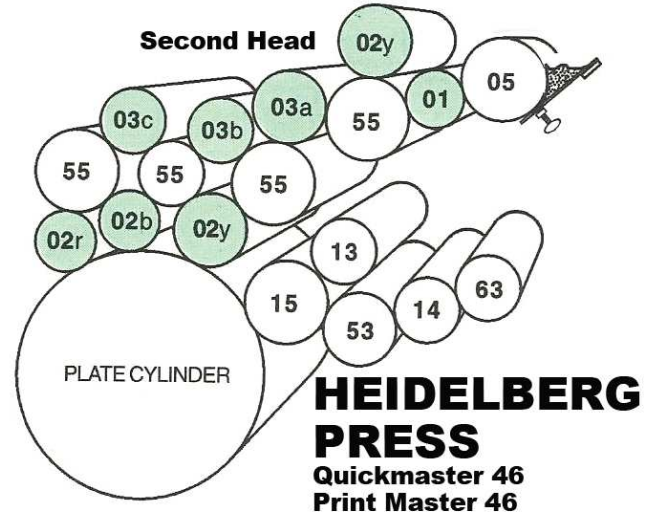

THE PRINTERS SHOPPER, LLC

Call: **800-341-6650** • Web: ThePrintersShopper.com • Prices subject to change

PLEASE CALL TO PLACE ROLLER ORDERS • 800-341-6650

HEIDELBERG PRESS Quickmaster 46 Print Master 46

HEIDELBERG PRESS Quickmaster 46 Print Master 46

HEIDELBERG Printmaster 46, Quickmaster 46									
REF	DESCRIPTION	O/D	ROLLER	TOTAL	INCL.	L-O-R #	SYNTAC #	OEM #	PRICE
N/A	7 Piece Ink Kit (First Head) Contains: (1) H-481-01, (1) H-477-02, (1) H-480-02, (1) H-487-02, (1) H-476-03, (1) H-478-03, (1) H-479-03					LOR-QM-46-K	34H-K1		$606.17
N/A	8 Piece Ink Kit (Second Head) Contains: (1) H-481-01, (2) H-477-02, (1) H-480-02, (1) H-417-02, (1) H-476-03, (1) H-478-03, (1) H-479-03					LOR-QM-46-2-K	34H-K2		$620.92
01	Ink Ductor Roller (Black Paint)	1-9/16	13-3/8	16-7/32	N/A	H-481-01	34H30	MV.024.481	$87.56
02 Y	Ink Form Roller (Yellow Paint)	2-5/32	13-3/8	19-1/32	Bearings	H-477-02	34H10	MV.024.477	$119.75
02 B	Ink Form Roller (Blue Paint)	1-25/32	13-3/8	16-9/16	Bearings	H-480-02	34H11	MV.024.480	$101.64
02BK	Ink Form Roller (Black Paint)	1-31/32	13-3/8	18-15/16	Bearings	H-487-02	34H13	MV.024.487	$195.79
02 R	Ink Form Roller (Red Paint) (2nd head)	1-31/32	13-3/8	18-5/8	Bearings	H-417 02	34H14	MV.025.417	$101.64
03 A	Ink Transfer Roller (Black Paint)	2-1/16	13-3/8	18-15/16	N/A	H-476-03	34H20	MV.024.476	$83.99
03 B	Ink Transfer Roller (Black Paint)	1-29/32	13-3/8	19-1/2	N/A	H-478-03	34H21	MV.024.478	$83.99
03 C	Ink Transfer Roller (Black Paint)	1-29/32	13-3/8	17-1/32	N/A	H-479-03	34H22	MV.024.479	$80.00
13	Water Dist. (Shell Only, S/N 95501 to 960331)	2-1/8	13-1/2	13-3/4	N/A	H-675-13-S	34H50	MV.024.675	$152.81
14	Metering Roll (Shell Only for Old Style)	1-3/4	13-7/8	14-1/8	N/A	H-470-14-A-S		MV.028.470	N/A
14	Metering Roll (Shell Only for New Style)	1-3/4	13-7/8	13-7/8	N/A	H-470-14-B-S	34H51	MV.028.470	$138.96
14	Water Distributor (Solid Core)	2-1/8	13-5/8	15-1/2	N/A	H-470-14-C	34H52	A1.030.236	$140.97
15	Water Form (Shell Only, S/N 956640 and Up)	2-7/16	13-5/8	13-5/8	N/A	H-411-15-S	34H40	MV.028.411	$145.86
15	Water Form (Shell Only, S/N 95529 to 956639)	2-7/16	13-5/8	13-5/8	N/A	H-768-15-S	34H41	MV.024.768	$145.86
N/A	Blanket 13-1/4 x 21-7/8 W, 5 ply w/ Bars				N/A	H-4609		N/A	CALL