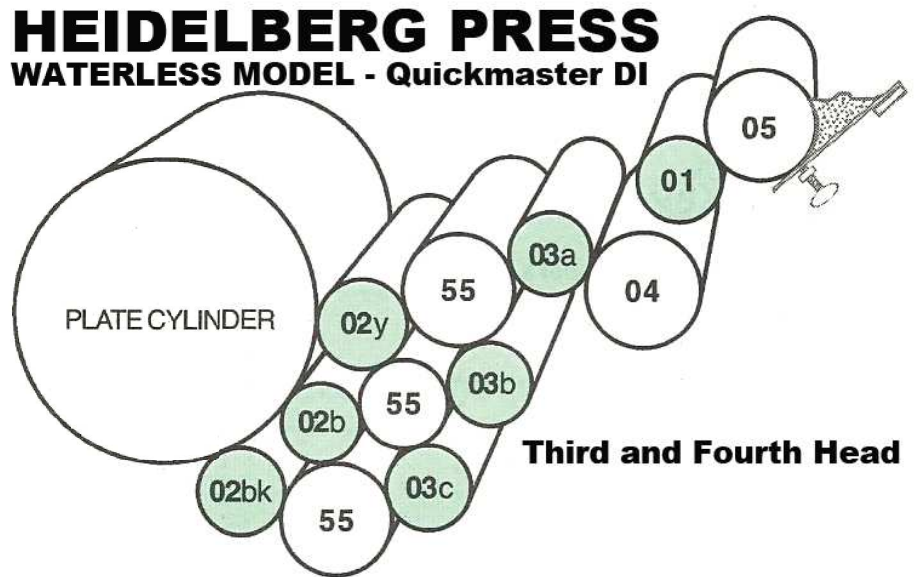

## HEIDELBERG PRESS WATERLESS MODEL Quickmaster DI

**First and Second Head**