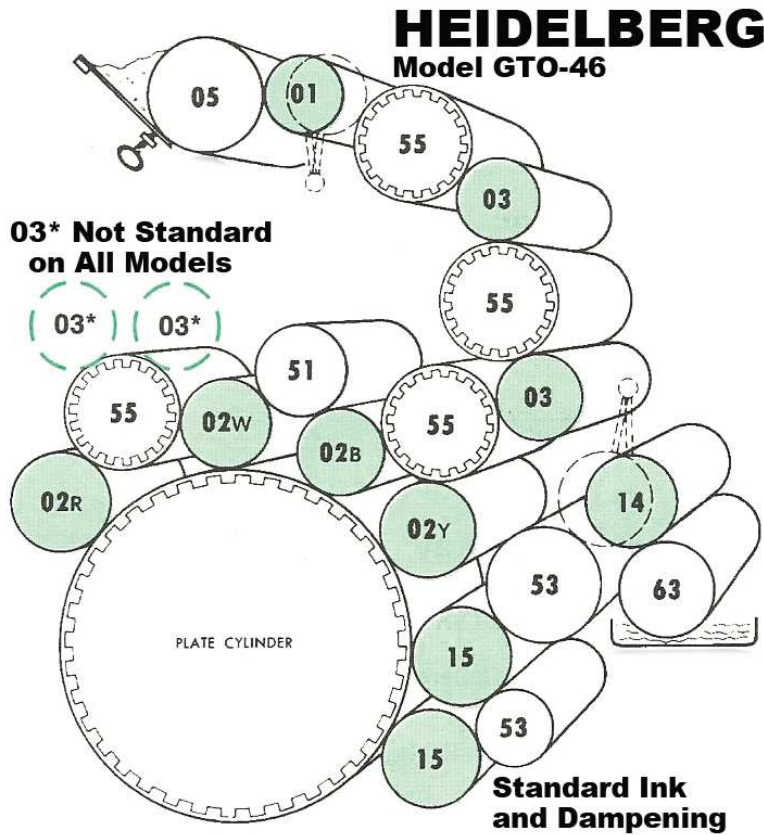

THE PRINTERS SHOPPER, LLC

Call: **800-341-6650** • Web: ThePrintersShopper.com • Prices subject to change

PLEASE CALL TO PLACE ROLLER ORDERS • 800-341-6650

HEIDELBERG 10x15 Letterpress (Windmill)									
REF	DESCRIPTION	O/D	ROLLER	TOTAL	INCL.	L-O-R #	SYNTAC #	OEM #	PRICE
N/A	Ink Form Roller (With Nitrile Rubber)	2	14-1/2	19-11/32	N/A	H-1002	37H10	N/A	$106.21
N/A	Ink Form Roller (W/ JOMAC "RYNO" Cover)	2	14-1/2	19-11/32	N/A	H-1002-JM		N/A	N/A

HEIDELBERG GTO 46									
REF	DESCRIPTION	O/D	ROLLER	TOTAL	INCL.	L-O-R #	SYNTAC #	OEM #	PRICE
	7 piece Ink Roller Kit	-	-	-	Bearings	LOR-GTO46-K		N/A	$500.81
	9 piece Ink Roller Kit	-	-	-	Bearings	LOR-GTO46-K9		N/A	$643.20
01	Ink Ductor Roller (Ends Painted BLUE)	1-25/32	17-3/4	21-1/8	Bearings	H-1301		N/A	$90.23
02 Y	Ink Form Roller (Ends Painted YELLOW)	1-15/16	17-3/4	21-1/8	Bearings	H-1302-Y	46H10-Y	N/A	$90.23
02 B	Ink Form Roller (Ends Painted BLUE)	1-25/32	17-3/4	21-1/8	Bearings	H-1302-B	46H10-B	N/A	$90.23
02 W	Ink Form Roller (Ends Painted WHITE)	1-27/32	17-3/4	21-1/8	Bearings	H-1302-W	46H10-W	N/A	$90.23
02 R	Ink Form Roller (Ends Painted RED)	2	17-3/4	21-1/8	Bearings	H-1302-R	46H10-R	N/A	$92.94
03	Ink Form Roller (Ends Painted BLUE)	1-25/32	17-3/4	21-1/8	Bearings	H-1303		N/A	$90.23
14	Water Ductor (For JOMAC Cover #GS-423)	1-7/8	18-1/4	21-1/8	Bearings	H-1314	46H10-G	N/A	$90.17
15	Water Form (For JOMAC Cover # GS-423)	1-7/8	18-1/4	21-1/8	Bearings	H-1315	46H10-G	N/A	$90.17
15	Water Form (For JOMAC #WS-193x18 3/8)	1-31/32	18-1/4	21-1/8	Bearings	H-1315-3M	46H11-G	N/A	$94.08
15	Water Form (For JOMAC Water Sleeve)	1-7/8	18-1/4	21-1/8	Bearings	H-1315-3M-S		N/A	N/A
N/A	Blanket 17-5/16 x 18-1/8 W, Punched 4 ply					H-1309	BL460S		$48.00