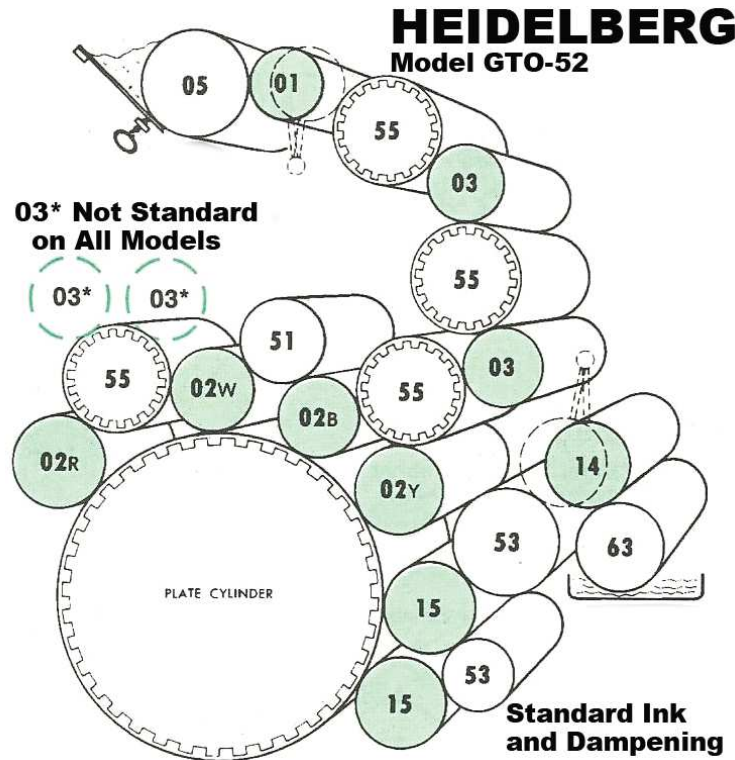

THE PRINTERS SHOPPER, LLC

Call: **800-341-6650** • Web: ThePrintersShopper.com • Prices subject to change

PLEASE CALL TO PLACE ROLLER ORDERS • 800-341-6650

HEIDELBERG GTO 52 Numbering Unit									
REF	DESCRIPTION	O/D	ROLLER	TOTAL	INCL.	L-O-R #	SYNTAC #	OEM #	PRICE
N/A	Ink Ductor, Idler, Form Roller	1-1/4	19-21/32	19-21/32	N/A	H-159-10	52H10-N	69-433-159	$83.01

HEIDELBERG GTO 52									
REF	DESCRIPTION	O/D	ROLLER	TOTAL	INCL.	L-O-R #	SYNTAC #	OEM #	PRICE
N/A	7 piece Ink Kit Contains: (4) H-5201, (1) H-5202-Y, (1) H-5202-W, (1) H-5202-R					LOR-GTO52-K	52H-K		$542.69
N/A	9 piece Ink Kit					LOR-GTO52-K9			$694.93
01	Ink Ductor Roller (Ends Painted BLUE)	1-25/32	20-9/32	23-1/2	Bearings	H-5201		N/A	$95.65
02 Y	Ink Form Roller (Ends Painted YELLOW)	1-15/16	20-9/32	23-1/2	Bearings	H-5202-Y	52H10-Y	N/A	$99.26
02 B	Ink Form Roller (Ends Painted BLUE)	1-25/32	20-9/32	23-1/2	Bearings	H-5202-B	52H10-B	N/A	$95.65
02 W	Ink Form Roller (Ends Painted WHITE)	1-27/32	20-9/32	23-1/2	Bearings	H-5202-W	52H10-W	N/A	$98.28
02 R	Ink Form Roller (Ends Painted RED)	2	20-9/32	23-1/2	Bearings	H-5202-R	52H10-R	N/A	$100.16
03	Ink Form Roller (Ends Painted BLUE)	1-25/32	20-9/32	23-1/2	Bearings	H-5203-B		N/A	$95.65
14	Water Ductor (For JOMAC Cover #GS-524)	1-7/8	20-23/32	23-1/2	Bearings	H-5214	52H10-G	N/A	$99.09
15	Water Form (For JOMAC Cover # GS-524)	1-7/8	20-23/32	23-1/2	Bearings	H-5215	52H10-G	N/A	$99.09
15	Water Form Roller	1-7/8	20-23/32	23-1/2	Bearings	H-5215-3M-S		N/A	N/A