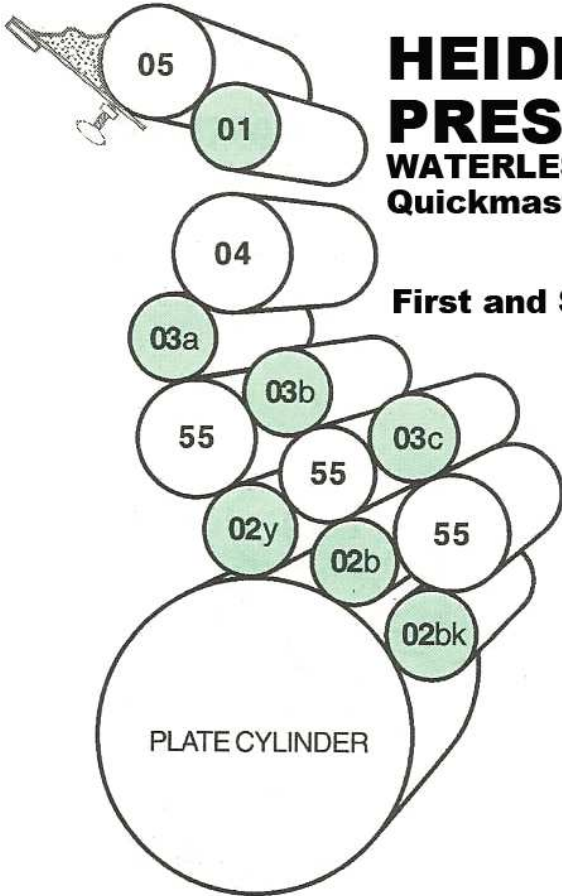

THE PRINTERS SHOPPER, LLC

Call: **800-341-6650** • Web: ThePrintersShopper.com • Prices subject to change

PLEASE CALL TO PLACE ROLLER ORDERS • 800-341-6650

HEIDELBERG PRESS WATERLESS MODEL Quickmaster DI

First and Second Head