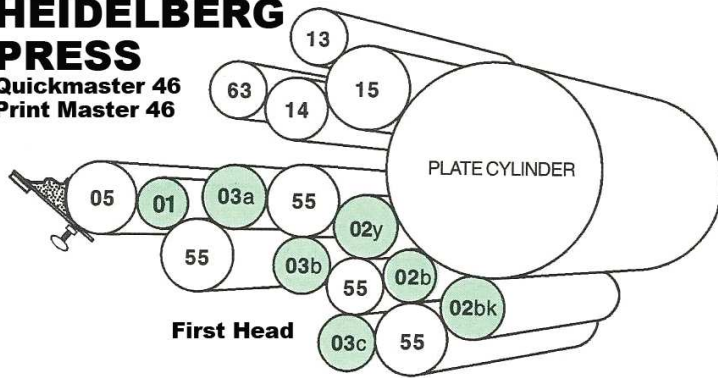

THE PRINTERS SHOPPER, LLC

Call: **800-341-6650** • Web: ThePrintersShopper.com • Prices subject to change

PLEASE CALL TO PLACE ROLLER ORDERS • 800-341-6650

HEIDELBERG PRESS Quickmaster 46 Print Master 46

HEIDELBERG PRESS Quickmaster 46 Print Master 46

HEIDELBERG Printmaster 46, Quickmaster 46									
REF	DESCRIPTION	O/D	ROLLER	TOTAL	INCL.	L-O-R #	SYNTAC #	OEM #	PRICE
N/A	7 Piece Ink Kit (First Head) Contains: (1) H-481-01, (1) H-477-02, (1) H-480-02, (1) H-487-02, (1) H-476-03, (1) H-478-03, (1) H-479-03					LOR-QM-46-K	34H-K1		$606.17
N/A	8 Piece Ink Kit (Second Head) Contains: (1) H-481-01, (2) H-477-02, (1) H-480-02, (1) H-417-02, (1) H-476-03, (1) H-478-03, (1) H-479-03					LOR-QM-46-2-K	34H-K2		$620.92
01	Ink Ductor Roller (Black Paint)	1-9/16	13-3/8	16-7/32	N/A	H-481-01	34H30	MV.024.481	$87.56
02 Y	Ink Form Roller (Yellow Paint)	2-5/32	13-3/8	19-1/32	Bearings	H-477-02	34H10	MV.024.477	$119.75
02 B	Ink Form Roller (Blue Paint)	1-25/32	13-3/8	16-9/16	Bearings	H-480-02	34H11	MV.024.480	$101.64
02BK	Ink Form Roller (Black Paint)	1-31/32	13-3/8	18-15/16	Bearings	H-487-02	34H13	MV.024.487	$195.79
02 R	Ink Form Roller (Red Paint) (2nd head)	1-31/32	13-3/8	18-5/8	Bearings	H-417 02	34H14	MV.025.417	$101.64
03 A	Ink Transfer Roller (Black Paint)	2-1/16	13-3/8	18-15/16	N/A	H-476-03	34H20	MV.024.476	$83.99
03 B	Ink Transfer Roller (Black Paint)	1-29/32	13-3/8	19-1/2	N/A	H-478-03	34H21	MV.024.478	$83.99
03 C	Ink Transfer Roller (Black Paint)	1-29/32	13-3/8	17-1/32	N/A	H-479-03	34H22	MV.024.479	$80.00
13	Water Dist. (Shell Only, S/N 95501 to 960331)	2-1/8	13-1/2	13-3/4	N/A	H-675-13-S	34H50	MV.024.675	$152.81
14	Metering Roll (Shell Only for Old Style)	1-3/4	13-7/8	14-1/8	N/A	H-470-14-A-S		MV.028.470	N/A
14	Metering Roll (Shell Only for New Style)	1-3/4	13-7/8	13-7/8	N/A	H-470-14-B-S	34H51	MV.028.470	$138.96
14	Water Distributor (Solid Core)	2-1/8	13-5/8	15-1/2	N/A	H-470-14-C	34H52	A1.030.236	$140.97
15	Water Form (Shell Only, S/N 956640 and Up)	2-7/16	13-5/8	13-5/8	N/A	H-411-15-S	34H40	MV.028.411	$145.86
15	Water Form (Shell Only, S/N 95529 to 956639)	2-7/16	13-5/8	13-5/8	N/A	H-768-15-S	34H41	MV.024.768	$145.86
N/A	Blanket 13-1/4 x 21-7/8 W, 5 ply w/ Bars				N/A	H-4609		N/A	CALL