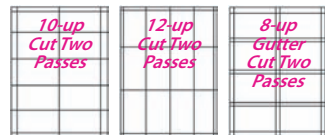

THE PRINTERS SHOPPER, LLC

Helping Printers Increase Their Profits Since 1970

Business Card Slitter Comparison Sheet

The slitters shown below are all production grade machines made in the U.S.A. by RB Sun manufacturing. These are some of the most popular units used in the industry, and will provide you with years of trouble-free service. Choose by the format you normally print. If you are just in the planning stages of going into higher volume business card production, you will find that the right slitter will turn out to be your best investment. Feel free to call for help with your choice; **800-341-6650**.

BUSINESS CARD SLITTER • LOWER VOLUME

8-UP, 10-UP OR 12-UP FROM 8-1/2" X 11" • MANUAL FEED

Clean, accurate slitting and trim removal.

- Easy 2-pass table-top operation
- Semi self-sharpening blades
- Reliable fast feed via hand crank
- Adjustable guides ~ Full bleeds!

FULL BLEEDS

An RB SUN Machine
90 Day Mfg Warranty

Order# ME201X, Specify 10-up or 12-up
Order# ME2018, 8-up Gutter Cut (Full Bleeds)

BUSINESS CARD SLITTER • MID VOLUME

4-UP FROM 3-1/2" X 8-1/2" • 400/MINUTE AUTOFEED