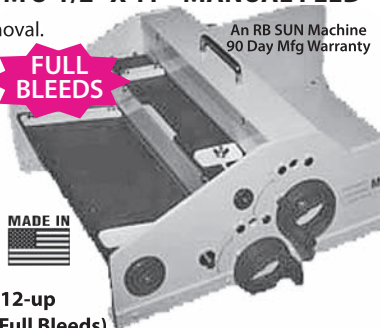

THE PRINTERS SHOPPER, LLC

Helping Printers Increase Their Profits Since 1970

Business Card Slitter Comparison Sheet

The slitters shown below are all production grade machines made in the U.S.A. by RB Sun manufacturing. These are some of the most popular units used in the industry, and will provide you with years of trouble-free service. Choose by the format you normally print. If you are just in the planning stages of going into higher volume business card production, you will find that the right slitter will turn out to be your best investment. Feel free to call for help with your choice; **800-341-6650**.

BUSINESS CARD SLITTER • LOWER VOLUME

8-UP, 10-UP OR 12-UP FROM 8-1/2" X 11" • MANUAL FEED

Clean, accurate slitting and trim removal.

- Easy 2-pass table-top operation
- Semi self-sharpening blades
- Reliable fast feed via hand crank
- Adjustable guides ~ Full bleeds!

FULL BLEEDS

An RB SUN Machine
90 Day Mfg Warranty

Order# ME201X, Specify 10-up or 12-up
Order# ME2018, 8-up Gutter Cut (Full Bleeds)

BUSINESS CARD SLITTER • MID VOLUME

4-UP FROM 3-1/2" X 8-1/2" • 400/MINUTE AUTOFEED

Easy, fast, profitable business card production in a minimal amount of space.

- Semi self-sharpening blades
- Durable, built to last
- Adjustable guides for off-register jobs

WORK HORSE

Bins hold 1,000 finished cards!