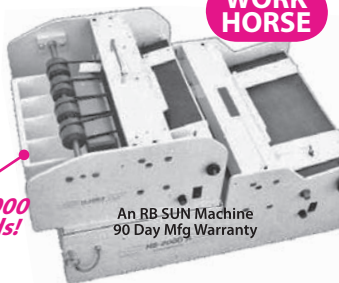

EASY!

Just cut your stock to 3-1/2 x 8-1/2" then slit in one pass through

An RB SUN Machine
90 Day Mfg Warranty

Order# ME0442, 4-up (115 VAC Electric)

BUSINESS CARD SLITTER • HIGH VOLUME

10 OR 12-UP FROM 8-1/2" X 11" • FAST AUTOFEED

Easy, fast, profitable business card production in a minimal amount of space.

- Semi self-sharpening blades
- Durable, built to last
- Adjustable guides for off-register jobs

WORK HORSE

Bins hold 1,000 finished cards!