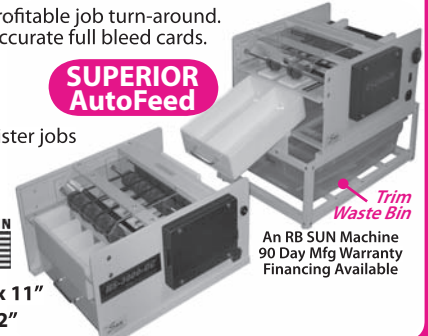

Easy, fast, profitable business card production in a minimal amount of space.

- Semi self-sharpening blades
- Durable, built to last
- Adjustable guides for off-register jobs

WORK HORSE

Bins hold 1,000 finished cards!

An RB SUN Machine
90 Day Mfg Warranty

Order# ME3010, 10-up
Order# ME3012, 12-up

BUSINESS CARD SLITTER • FULL BLEEDS

8-UP FROM 8-1/2" X 11" OR 12-UP FROM 9" X 12"

Two stations for fastest, most profitable job turn-around. Gutter cut slit provides highly accurate full bleed cards.

- Made for volume production
- Semi self-sharpening blades
- Durable, built to last
- Adjustable guides for off-register jobs

SUPERIOR AutoFeed

Trim Waste Bin

An RB SUN Machine
90 Day Mfg Warranty
Financing Available