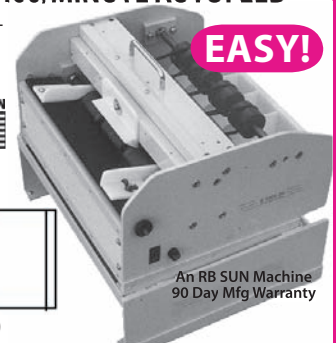

FULL BLEEDS

An RB SUN Machine
90 Day Mfg Warranty

Order# ME201X, Specify 10-up or 12-up
Order# ME2018, 8-up Gutter Cut (Full Bleeds)

BUSINESS CARD SLITTER • MID VOLUME

4-UP FROM 3-1/2" X 8-1/2" • 400/MINUTE AUTOFEED

All standard card jobs, including thermography. No routine maintenance, ruggedly built to last. Semi self-sharpening blades.

- Bins holds 250 finished cards
- Minimal space required
- Fully adjustable side guides for off-register jobs!
- Reliable bottom friction feed

EASY!

Just cut your stock to 3-1/2 x 8-1/2" then slit in one pass through

An RB SUN Machine
90 Day Mfg Warranty

Order# ME0442, 4-up (115 VAC Electric)

BUSINESS CARD SLITTER • HIGH VOLUME

10 OR 12-UP FROM 8-1/2" X 11" • FAST AUTOFEED

Easy, fast, profitable business card production in a minimal amount of space.

- Semi self-sharpening blades
- Durable, built to last
- Adjustable guides for off-register jobs

WORK HORSE

Bins hold 1,000 finished cards!